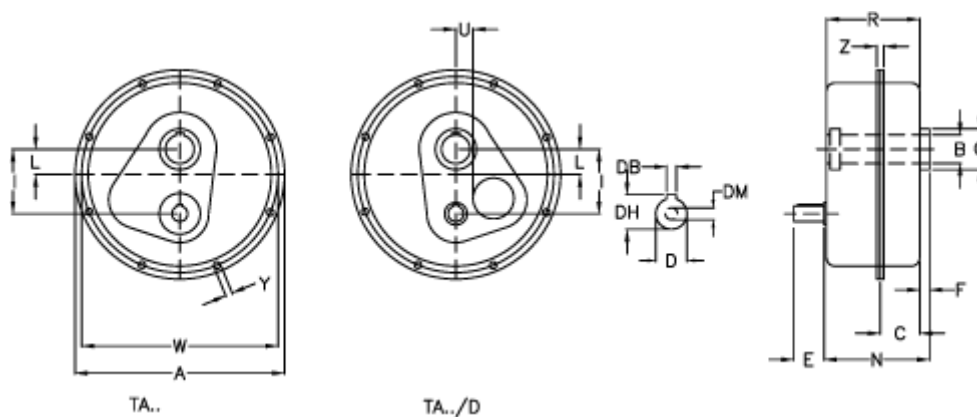

Data Sheet

Article number: 29481002030
 Description: Shaft mount. speed reducer
 TA 100.100D i=20,3 without lubrication

Measures

a	= 710	E = 110	W	= 675
B G7	= 100	F = 30	Weight (kg)	= 270
C	= 108	I = 255	Y	= 17.0
DB	= 14	L = 70	Z	= 40.5
Description = TA 100.100D		N = 293.5		
DH	= 51.5	Q = 160		
D h6	= 48	R = 288.5		
DM	= M16	U = 60		